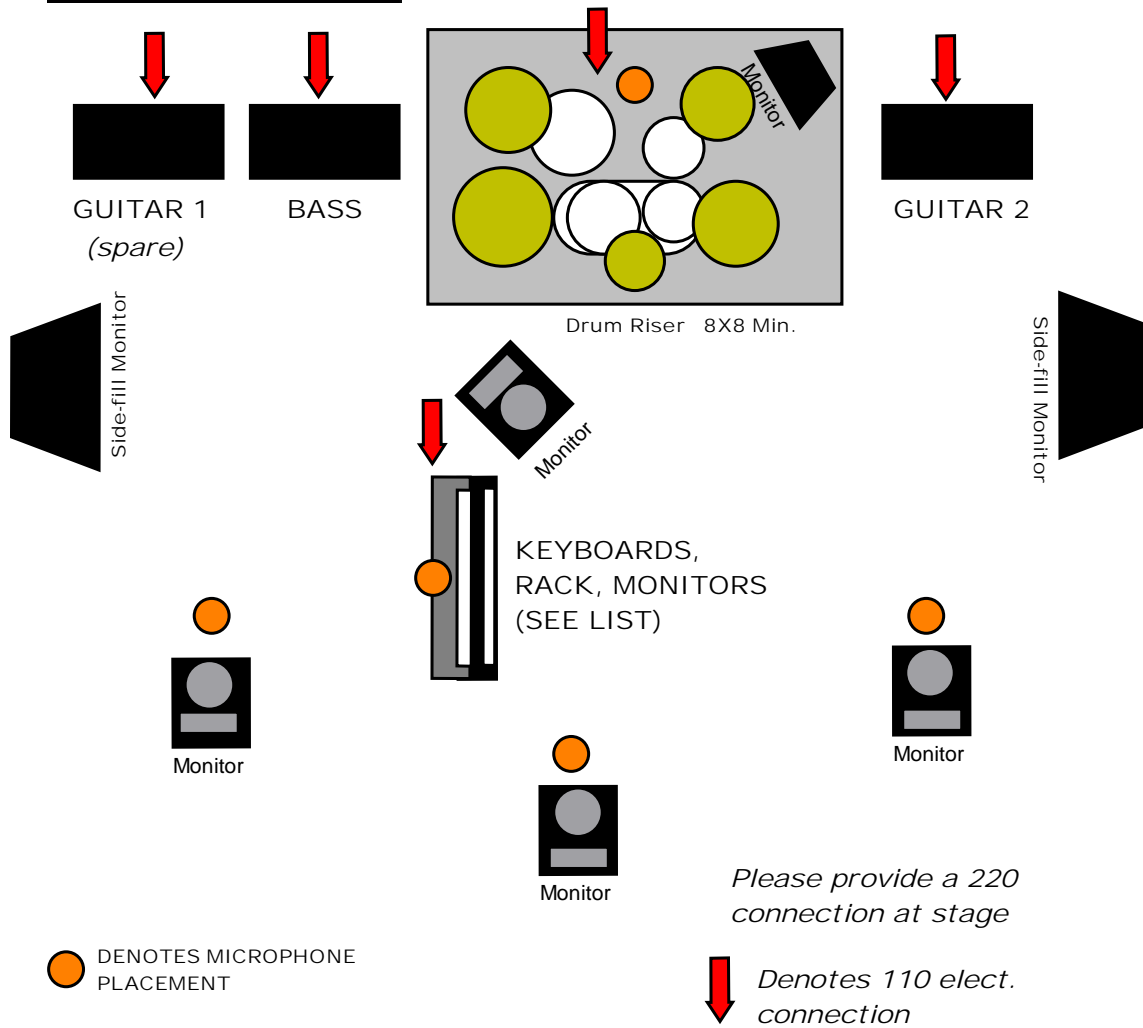

www.kentsteel.com

Kent Steel and the Xtensions
www.kentsteel.com

STAGE PLOT

For backline equipment requirements, see attached equipment list.

MINIMUM STAGE REQUIREMENT: 20X30 (covered if outside)
(UNLESS APPROVED BY KENT STEEL AND THE XTENSIONS)